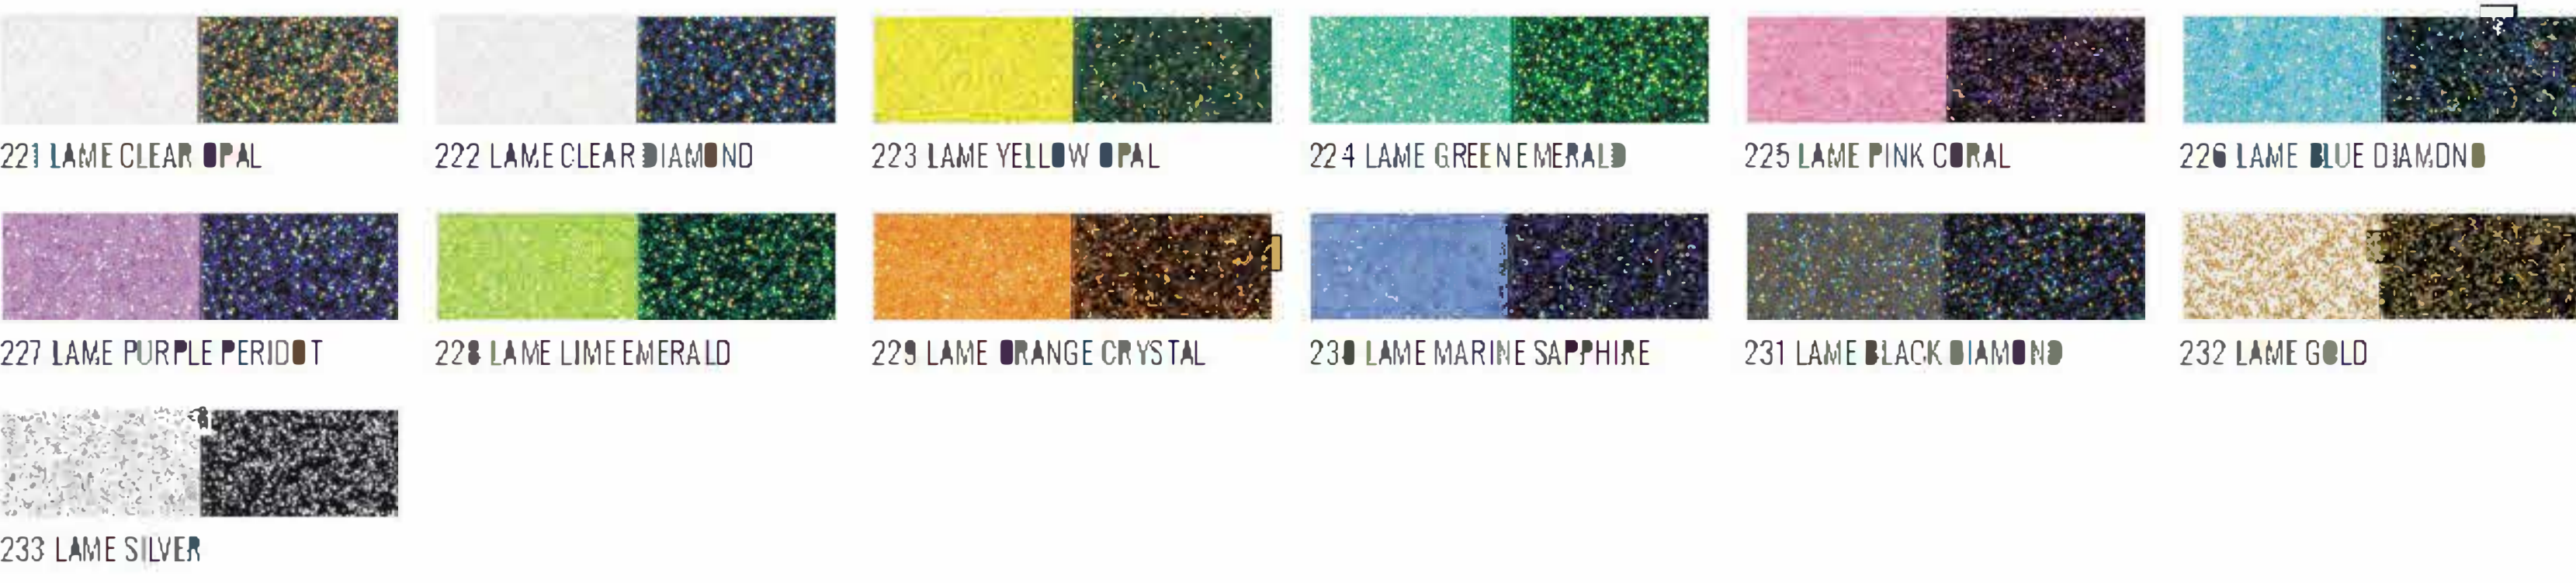

TURNER ACRYL GOUACHE - Lamé COLORS

Colors / Color Chart

LAMÉ COLOURS - 13 colours

LAME CLEAR OPAL

Colour No: 221
Price Rank: B
Colour Index Name:
Munsell Notation:
Lightfastness:

LAME CLEAR DIAMOND

Colour No: 222
Price Rank: B
Colour Index Name:
Munsell Notation:
Lightfastness:

LAME PINK CORAL

Colour No: 225
Price Rank: B
Colour Index Name: PR122
Munsell Notation:
Lightfastness:

LAME BLUE DIAMOND

Colour No: 226
Price Rank: B
Colour Index Name: PB15:3
Munsell Notation:
Lightfastness:

LAME BLACK DIAMOND

Colour No: 231
Price Rank: B
Colour Index Name: PBk7, PB29
Munsell Notation:
Lightfastness:

LAME GOLD

Colour No: 232
Price Rank: B
Colour Index Name:
Munsell Notation:
Lightfastness:

LAME SILVER

Colour No: 233
Price Rank: B
Colour Index Name:
Munsell Notation:
Lightfastness: