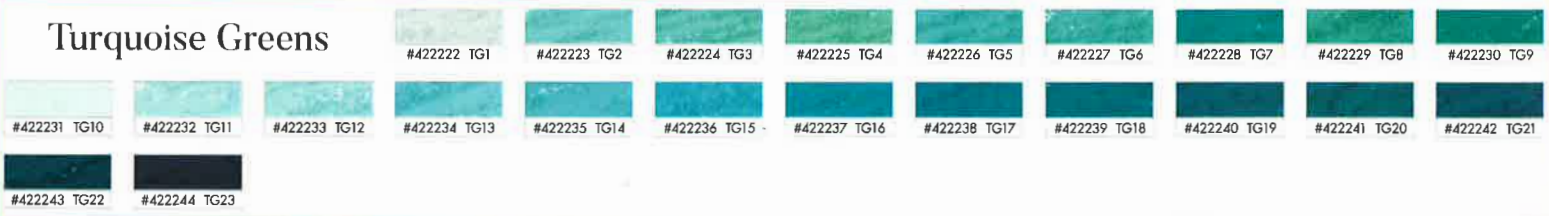

Reds

Oranges

Yellows

Greens

Turquoise Greens

Turquoise Blues

Blues

While every effort has been made to represent the original colors, it is not possible to exactly match some pigments due to the nature of 4-color printing.

Violets

Earth Reds

Earth Oranges

Earth Yellows

Earth Greens

Earth Browns

Greys

RICHESON HANDROLLED SOFT PASTELS

Sets come in:

- 20 piece sets
- 40 piece sets
- 80 piece sets
- 120 piece sets

* Note - some sets may vary in size based on available colors; ask for more information.

Value Spectrum Sets

Discover Richeson's Value Spectrum sets! The basic color divisions are separated into values, from 1 (darkest darks) to 10 (lightest lights). Instructors will quickly find these sets are essential in transitioning students' cognitive understanding of values to practical application. Artists working "en plein air" will appreciate having dark, middle and light value sets at the ready, helping to overcome the challenges of differentiating values in sunlight. In the studio, the Value Spectrum sets allow the artist to focus on color temperature transitions because the value matching has already been done.

Color Sets

#422964	Set/40	Reds
#422965	Set/29	Oranges
#422966	Set/20	Yellows
#422967	Set/61	Greens
#422968	Set/20	Turquoise Greens
#422969	Set/20	Turquoise Blues
#422970	Set/39	Blues
#422971	Set/33	Violets
#422972	Set/33	Earth Reds
#422973	Set/31	Earth Oranges
#422974	Set/20	Earth Yellows
#422975	Set/20	Earth Greens
#422976	Set/40	Earth Browns
#422977	Set/20	Greys
#422978	Set/40	Greys
#422979	Set/70	Greys