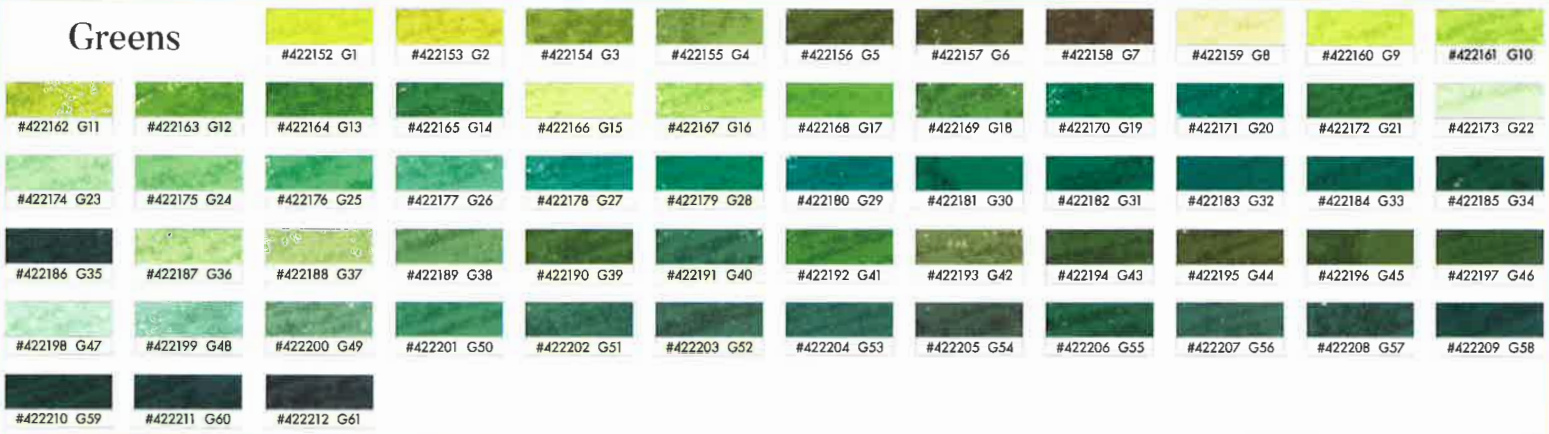

Reds

Oranges

Yellows

Greens

Turquoise Greens

Turquoise Blues

Blues

While every effort has been made to represent the original colors, it is not possible to exactly match some pigments due to the nature of 4-color printing.

Violets

Earth Reds

Earth Oranges

Earth Yellows

Earth Greens

Earth Browns

Greys

RICHESON HANDROLLED SOFT PASTELS

Sets come in:

- 20 piece sets
- 40 piece sets
- 80 piece sets
- 120 piece sets

* Note - some sets may vary in size based on available colors; ask for more information.

Value Spectrum Sets

Discover Richeson's Value Spectrum sets! The basic color divisions are separated into values, from 1 (darkest darks) to 10 (lightest lights). Instructors will quickly find these sets are essential in transitioning students' cognitive understanding of values to practical application. Artists working "en plein air" will appreciate having dark, middle and light value sets at the ready, helping to overcome the challenges of differentiating values in sunlight. In the studio, the Value Spectrum sets allow the artist to focus on color temperature transitions because the value matching has already been done.

Color Sets

#422964	Set/40	Reds
#422965	Set/29	Oranges
#422966	Set/20	Yellows
#422967	Set/61	Greens
#422968	Set/20	Turquoise Greens
#422969	Set/20	Turquoise Blues
#422970	Set/39	Blues
#422971	Set/33	Violets
#422972	Set/33	Earth Reds
#422973	Set/31	Earth Oranges
#422974	Set/20	Earth Yellows
#422975	Set/20	Earth Greens
#422976	Set/40	Earth Browns
#422977	Set/20	Greys
#422978	Set/40	Greys
#422979	Set/70	Greys