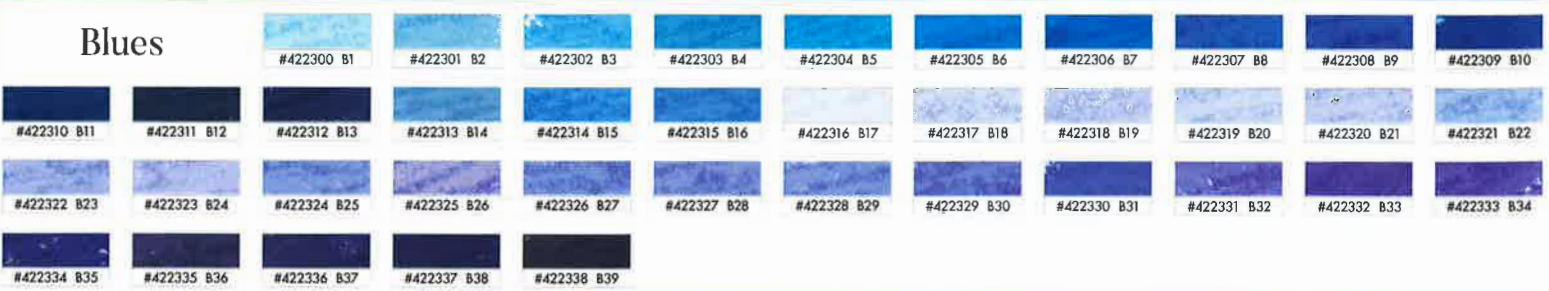

Reds

Oranges

Yellows

Greens

Turquoise Greens

Turquoise Blues

Blues

While every effort has been made to represent the original colors, it is not possible to exactly match some pigments due to the nature of 4-color printing.

Violets

Earth Reds

Earth Oranges

Earth Yellows

Earth Greens

Earth Browns

Greys

RICHESON HANDROLLED SOFT PASTELS

Sets come in:

- 20 piece sets
- 40 piece sets
- 80 piece sets
- 120 piece sets

* Note - some sets may vary in size based on available colors; ask for more information.

Value Spectrum Sets

Discover Richeson's Value Spectrum sets! The basic color divisions are separated into values, from 1 (darkest darks) to 10 (lightest lights). Instructors will quickly find these sets are essential in transitioning students' cognitive understanding of values to practical application. Artists working "en plein air" will appreciate having dark, middle and light value sets at the ready, helping to overcome the challenges of differentiating values in sunlight. In the studio, the Value Spectrum sets allow the artist to focus on color temperature transitions because the value matching has already been done.

Color Sets

#422964	Set/40	Reds
#422965	Set/29	Oranges
#422966	Set/20	Yellows
#422967	Set/61	Greens
#422968	Set/20	Turquoise Greens
#422969	Set/20	Turquoise Blues
#422970	Set/39	Blues
#422971	Set/33	Violets
#422972	Set/33	Earth Reds
#422973	Set/31	Earth Oranges
#422974	Set/20	Earth Yellows
#422975	Set/20	Earth Greens
#422976	Set/40	Earth Browns
#422977	Set/20	Greys
#422978	Set/40	Greys
#422979	Set/70	Greys