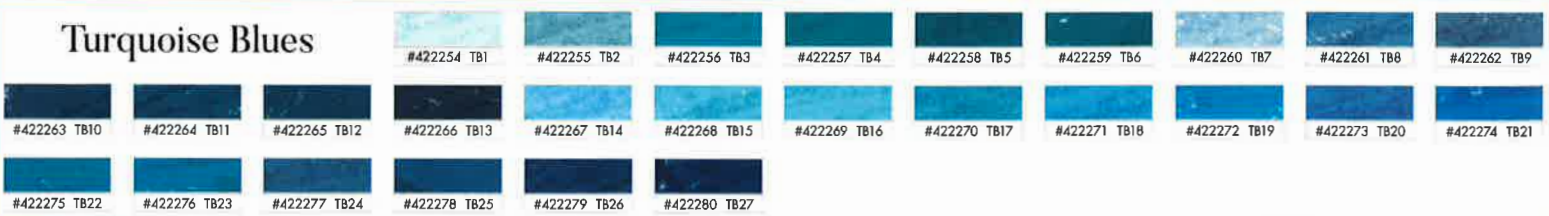

Reds

Oranges

Yellows

Greens

Turquoise Greens

Turquoise Blues

Blues

While every effort has been made to represent the original colors, it is not possible to exactly match some pigments due to the nature of 4-color printing.

Violets

Earth Reds

Earth Oranges

Earth Yellows

Earth Greens

Earth Browns

Greys

RICHESON HANDROLLED SOFT PASTELS

Color Sets

#422964	Set/40	Reds
#422965	Set/29	Oranges
#422966	Set/20	Yellows
#422967	Set/61	Greens
#422968	Set/20	Turquoise Greens
#422969	Set/20	Turquoise Blues
#422970	Set/39	Blues
#422971	Set/33	Violets
#422972	Set/33	Earth Reds
#422973	Set/31	Earth Oranges
#422974	Set/20	Earth Yellows
#422975	Set/20	Earth Greens
#422976	Set/40	Earth Browns
#422977	Set/20	Greys
#422978	Set/40	Greys
#422979	Set/70	Greys