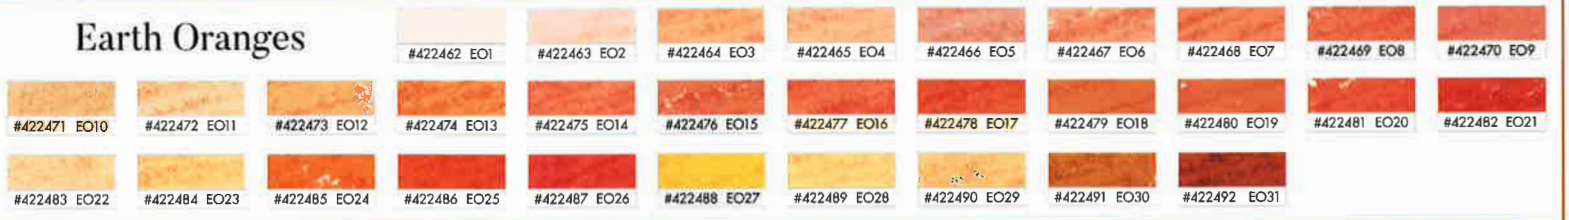

Reds

Oranges

Yellows

Greens

Turquoise Greens

Turquoise Blues

Blues

While every effort has been made to represent the original colors, it is not possible to exactly match some pigments due to the nature of 4-color printing.

Violets

Earth Reds

Earth Oranges

Earth Yellows

Earth Greens

Earth Browns

Greys

RICHESON HANDROLLED SOFT PASTELS

Sets come in:

- 20 piece sets
- 40 piece sets
- 80 piece sets
- 120 piece sets

* Note - some sets may vary in size based on available colors; ask for more information.

Value Spectrum Sets

Discover Richeson's Value Spectrum sets! The basic color divisions are separated into values, from 1 (darkest darks) to 10 (lightest lights). Instructors will quickly find these sets are essential in transitioning students' cognitive understanding of values to practical application. Artists working "en plein air" will appreciate having dark, middle and light value sets at the ready, helping to overcome the challenges of differentiating values in sunlight. In the studio, the Value Spectrum sets allow the artist to focus on color temperature transitions because the value matching has already been done.

Color Sets

#422964	Set/40	Reds
#422965	Set/29	Oranges
#422966	Set/20	Yellows
#422967	Set/61	Greens
#422968	Set/20	Turquoise Greens
#422969	Set/20	Turquoise Blues
#422970	Set/39	Blues
#422971	Set/33	Violets
#422972	Set/33	Earth Reds
#422973	Set/31	Earth Oranges
#422974	Set/20	Earth Yellows
#422975	Set/20	Earth Greens
#422976	Set/40	Earth Browns
#422977	Set/20	Greys
#422978	Set/40	Greys
#422979	Set/70	Greys