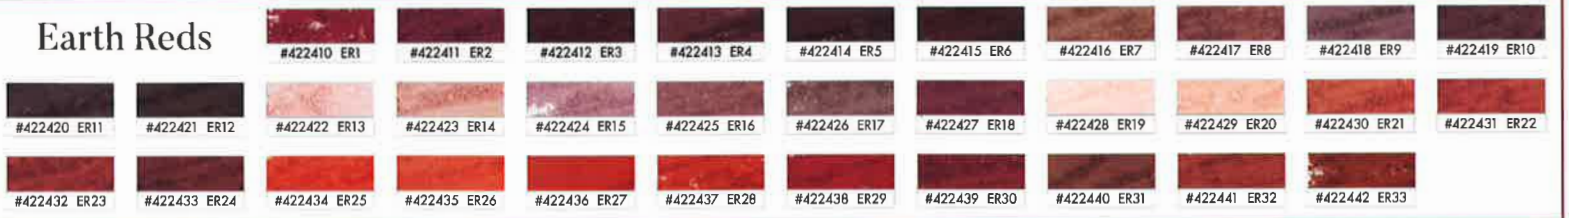

Reds

Oranges

Yellows

Greens

Turquoise Greens

Turquoise Blues

Blues

While every effort has been made to represent the original colors, it is not possible to exactly match some pigments due to the nature of 4-color printing.

Violets

Earth Reds

Earth Oranges

Earth Yellows

Earth Greens

Earth Browns

Greys

RICHESON HANDROLLED SOFT PASTELS

Color Sets

#422964	Set/40	Reds
#422965	Set/29	Oranges
#422966	Set/20	Yellows
#422967	Set/61	Greens
#422968	Set/20	Turquoise Greens
#422969	Set/20	Turquoise Blues
#422970	Set/39	Blues
#422971	Set/33	Violets
#422972	Set/33	Earth Reds
#422973	Set/31	Earth Oranges
#422974	Set/20	Earth Yellows
#422975	Set/20	Earth Greens
#422976	Set/40	Earth Browns
#422977	Set/20	Greys
#422978	Set/40	Greys
#422979	Set/70	Greys