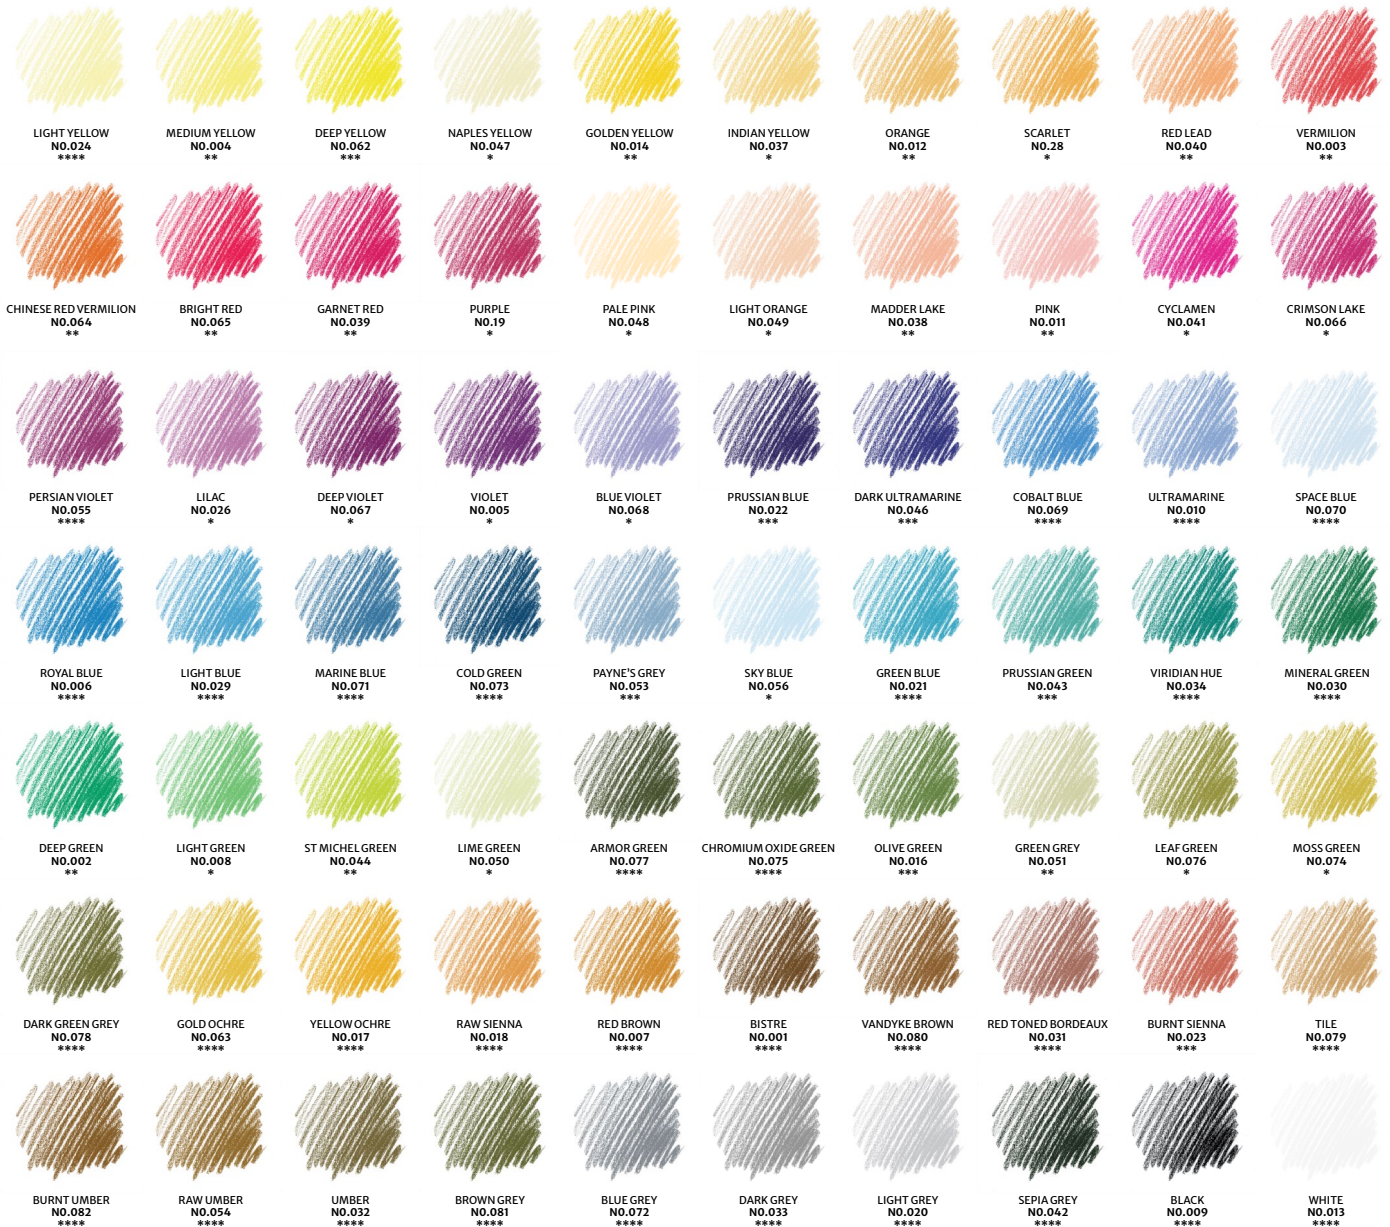

COLOUR & SKETCHING PASTEL CARRÉS

Conté à Paris offers a rich range of 84 Pastel Carrés, including 70 shades of Colour Pastel Carrés and 14 of Sketching. Conté à Paris Pastel Carrés have a unique shape, with a cross-section of 6x6 mm and a length of 65 mm. They can be used in a variety of ways: precise lines thanks to the edges, powdered backgrounds and flat tints thanks to the side. Indispensable tools for drawing and sketching, Colour Pastel Carrés are ideal for landscapes, portraits and still lifes, while Sketching Pastel Carrés are perfect for quick studies and monochrome or polychrome work.

COLOUR PASTEL CARRÉS

SKETCHING PASTEL CARRÉS

LIGHTFASTNESS RATINGS

**** EXCELLENTE *** GOOD ** MODERATE * LIMITED

THE HARDNESS RANGES FROM H (HARD) FOR HARDNESS TO B (BOLD) FOR SOFTNESS. THE HIGHER THE NUMBER, THE HARDER OR SOFTER THE PENCIL.