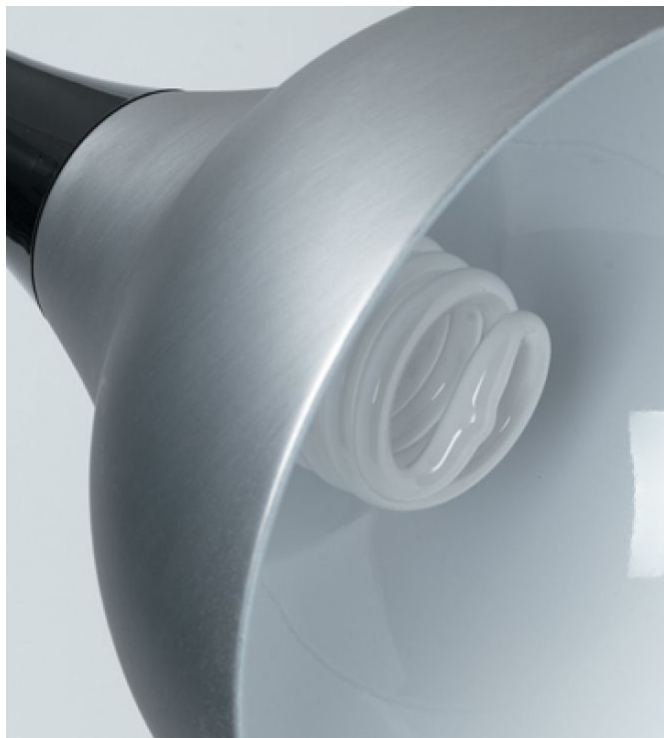

# Artist Clip-on Studio Lamp

SATIN SILVER U31475

The Artist Clip-on Studio Lamp provides a high quality large stylish brushed aluminum finish. This product is an additional lamp specifically designed for the 'Artist Studio Lamp + Stand' (31375) product. Not only is this lamp extremely powerful (32W energy saving bulb 130W equiv.) but also spreads the light across a wide area which is ideal for large paintings. The natural bright white daylight™ technology also reduces eye strain and glare for healthy vision and allows true color correcting for color matching, ideal when painting or looking at photographs.

# Artist Clip-on Studio Lamp

SATIN SILVER U31475

## Overview

- Additional Artist Clip-on Studio Lamp for the Artist Studio Lamp + Stand (31375).
- Get up to 128W of pure natural daylight™ (equiv. 520W) by adding 3 additional Clip-on Studio Lamps
- New extremely powerful 32W energy saving daylight™ technology bulb (130W equiv.)
- New super wide shade with reflective coating for maximum wide-angle even light coverage
- Easy accessible switch on top of shade
- Easy height adjustable clamp
- Replacement bulb: U15320

### Product information

Assembled Width	26cm (10 in)
Assembled Height	30cm (12 in)
Assembled Depth	32cm (12½ in)
Assembled Weight	.95kg (2 lbs)
Main colour	Silver