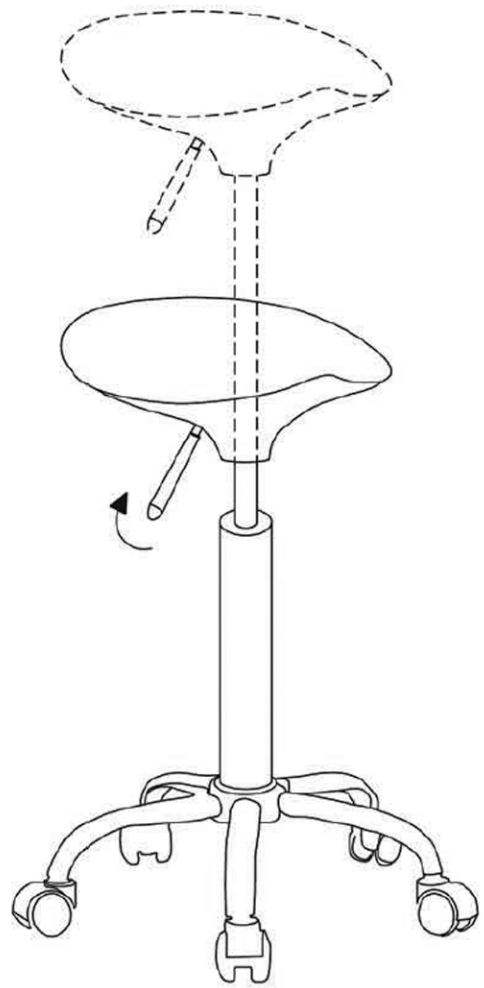

Gaudi Ergo Stool
Assembly Instructions
CH-01101-04

A	5-Star Base with Casters
B	Cylinder
C	Seat with Lever

MARTIN
Universal Design, Inc.

4444 Lawton Avenue, Detroit MI, 48208 USA
Tel: (313)895-0700 Fax: (313)895-0709
Email: Custservmud@aol.com
Visit us at: www.martinuniversaldesign.com