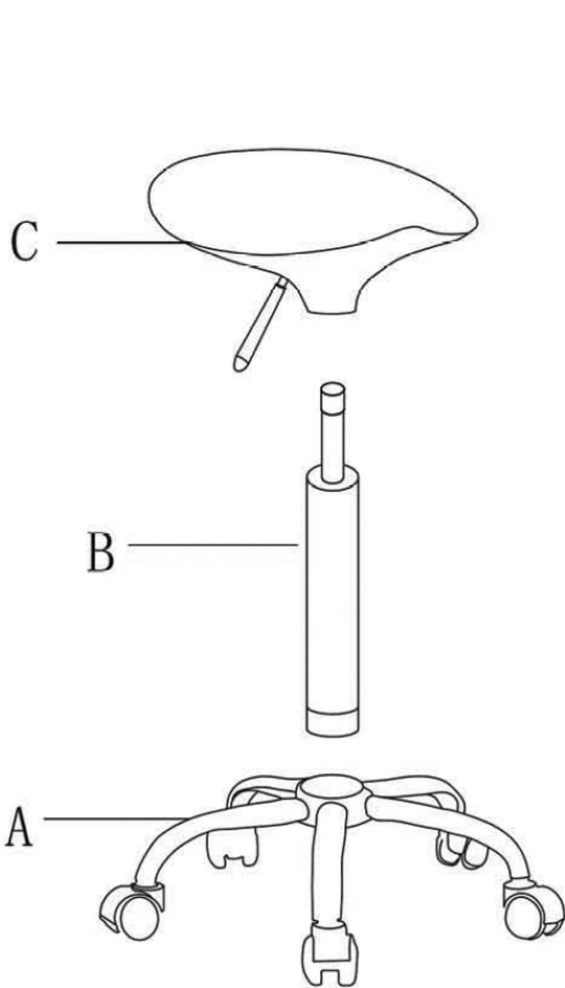

Gaudi Ergo Stool
Assembly Instructions
CH-01101-04

A	5-Star Base with Casters
B	Cylinder
C	Seat with Lever

MARTIN
Universal Design, Inc.

4444 Lawton Avenue, Detroit MI, 48208 USA
Tel: (313)895-0700 Fax: (313)895-0709
Email: Custservmud@aol.com
Visit us at: www.martinuniversaldesign.com